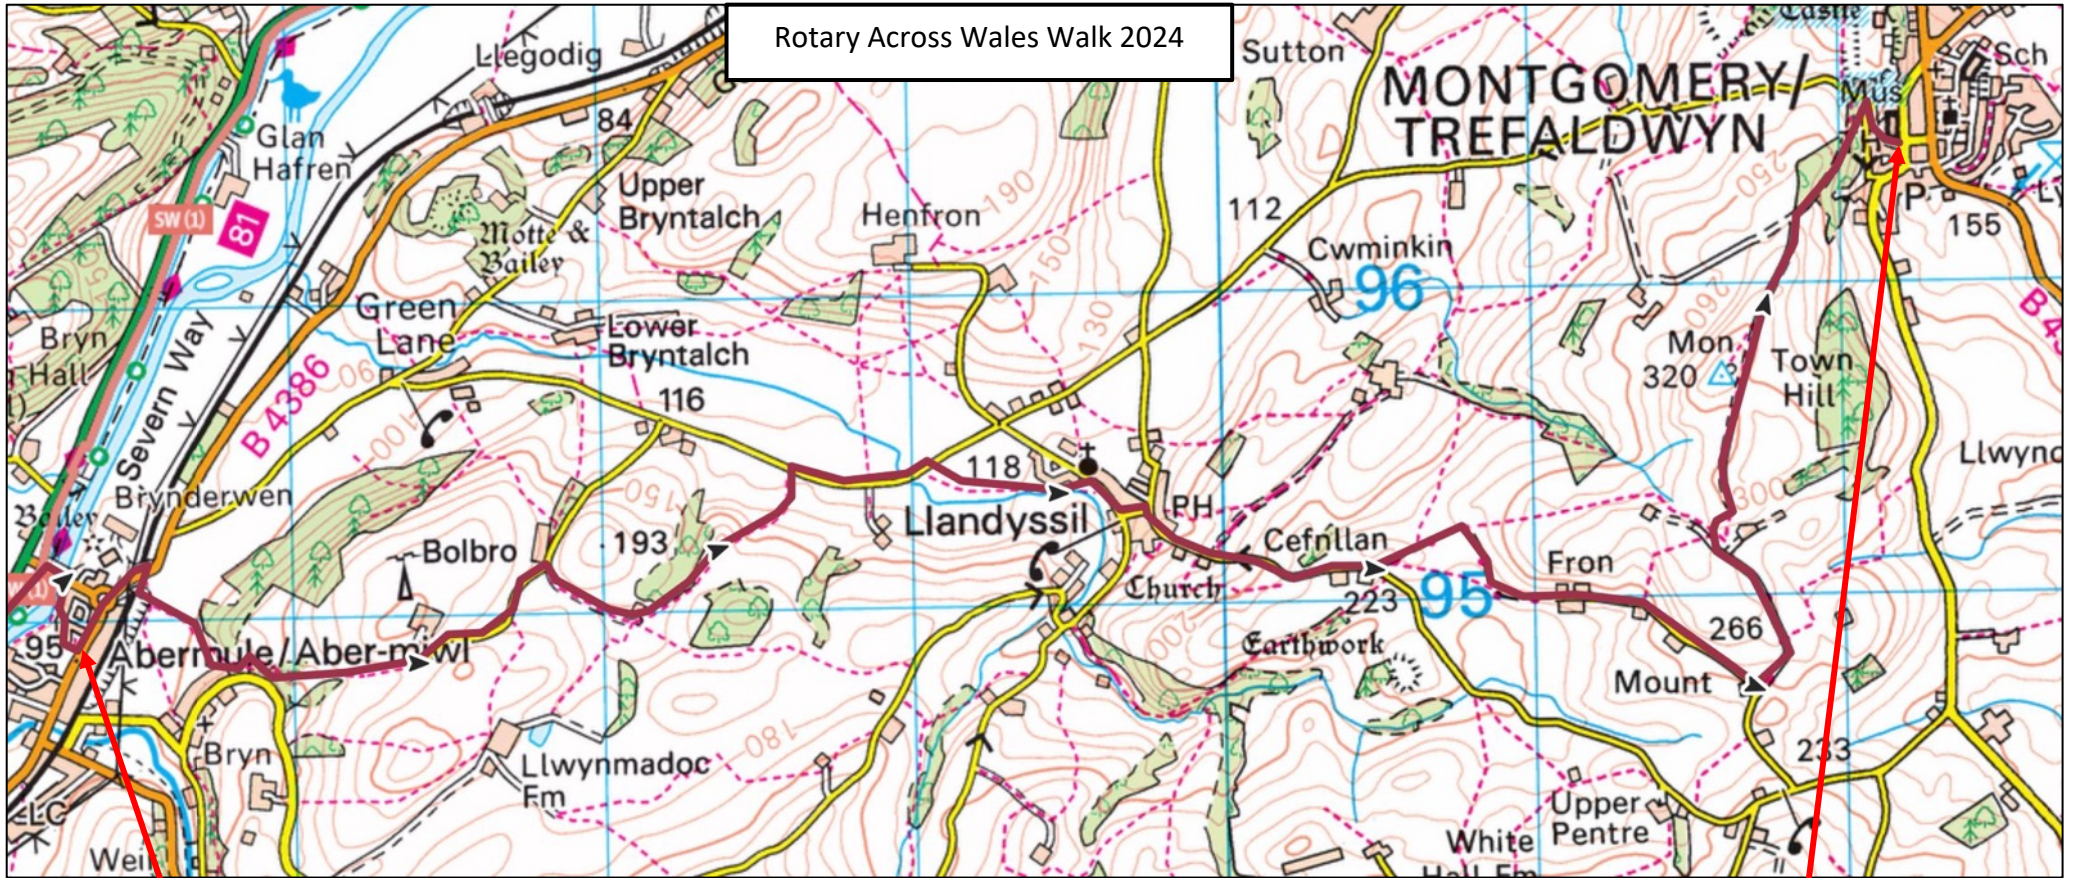

Rotary Across Wales Walk 2024

Registration point full route – Y Plas, Machynlleth

Notes: Event route
Permissive only on the day of event between these points

Rotary Across Wales Walk 2024

Check point 1 / registration point – Staylittlle Community Hall

Rotary Across Wales Walk 2024

Rotary Across Wales Walk 2024

Check point 2 / registration point – Aberhafesp Community Centre

Check point 3 / registration point – Hafan yr Afon, Newtown

Rotary Across Wales Walk 2024

Rotary Across Wales Walk 2024

Check point 4 / registration point – Primary School, Abermule

Check point/ Finish – Town Centre, Montgomery