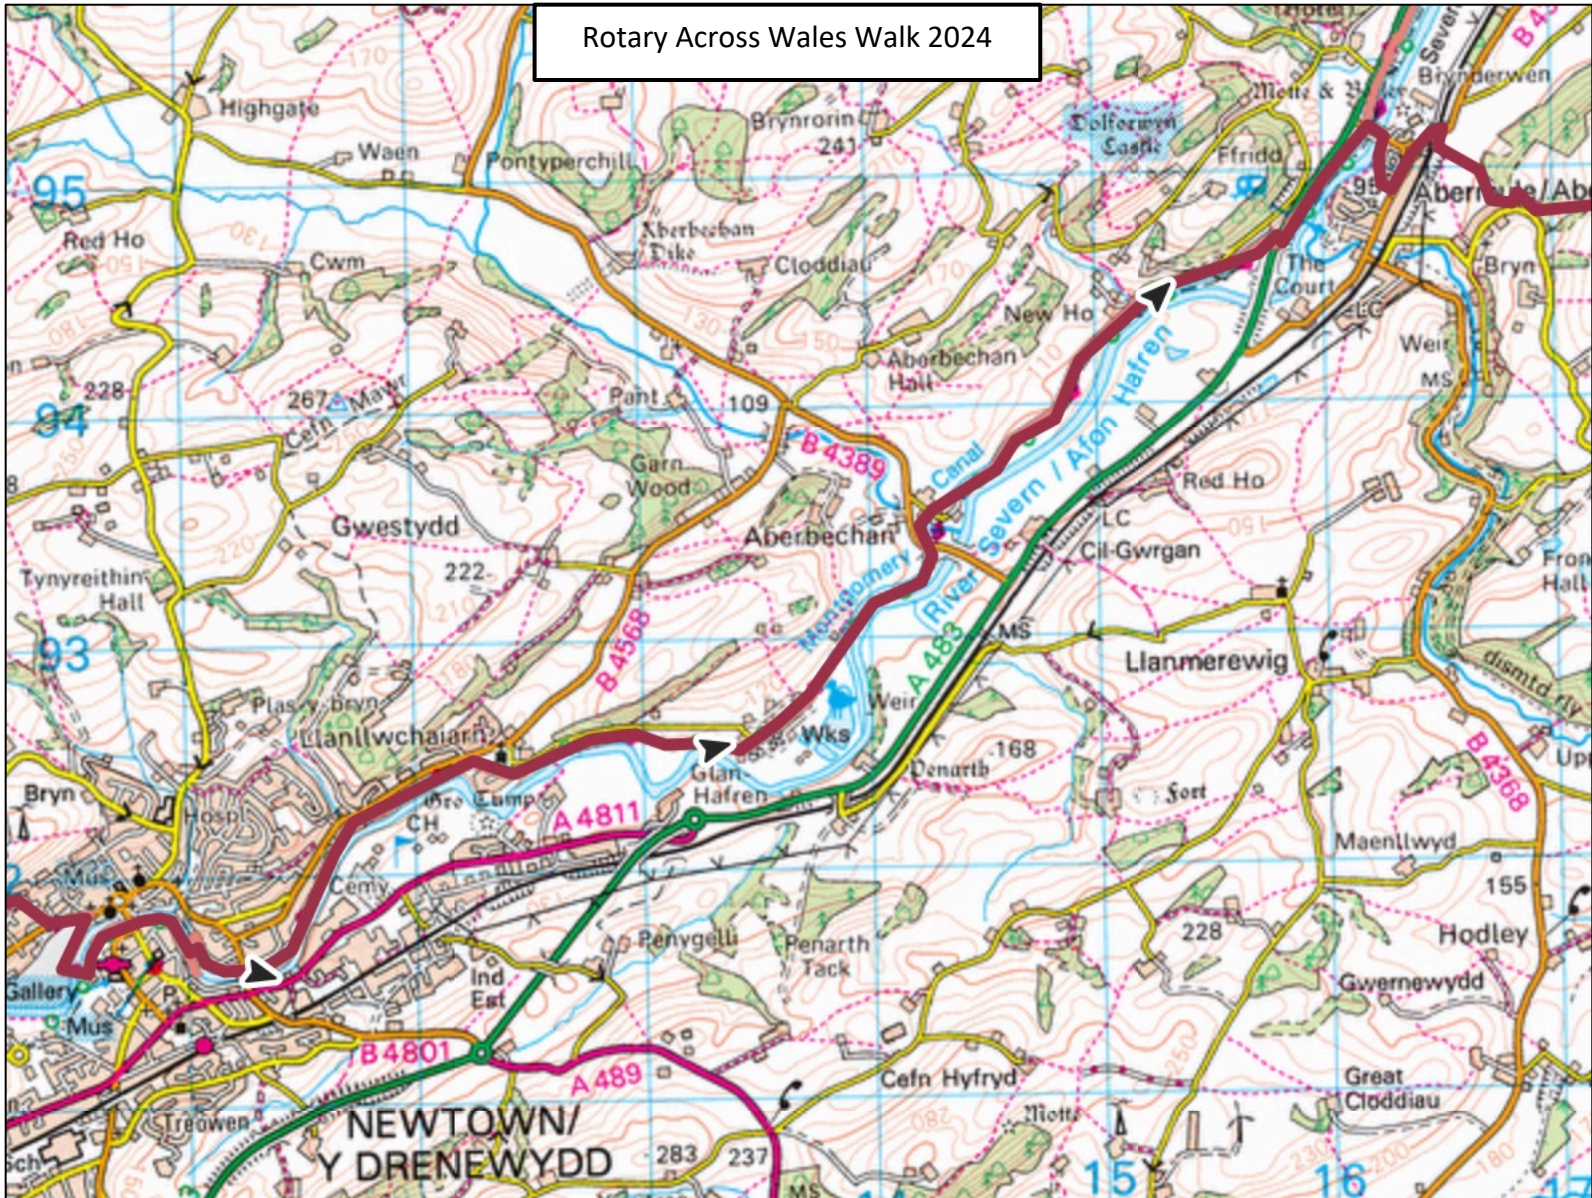

Rotary Across Wales Walk 2024

Registration point full route – Y Plas, Machynlleth

Notes: Event route
Permissive only on the day of event between these points

Rotary Across Wales Walk 2024

Check point 1 / registration point – Staylittlle Community Hall

Rotary Across Wales Walk 2024

Rotary Across Wales Walk 2024

Check point 2 / registration point – Aberhafesp Community Centre

Check point 3 / registration point – Hafan yr Afon, Newtown

Rotary Across Wales Walk 2024

Rotary Across Wales Walk 2024

Check point 4 / registration point – Primary School, Abermule

Check point/ Finish – Town Centre, Montgomery