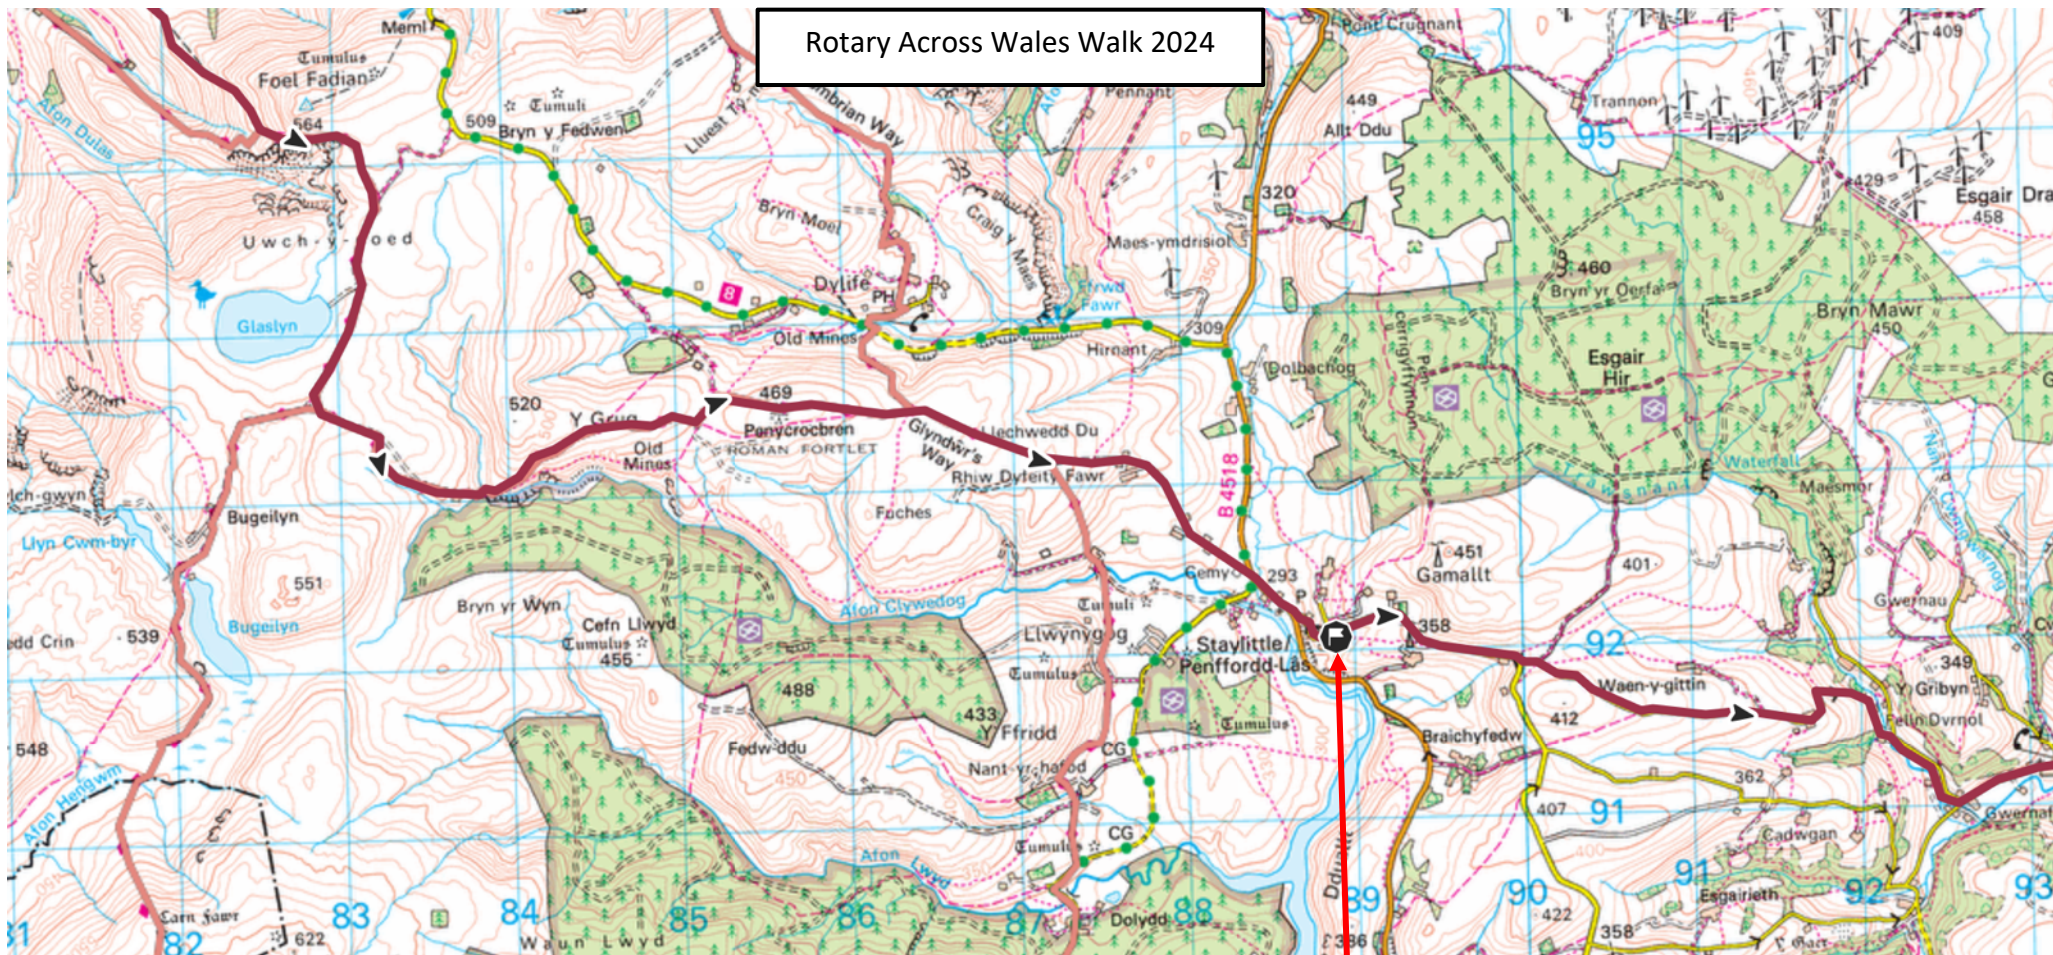

Rotary Across Wales Walk 2024

Registration point full route – Y Plas, Machynlleth

Notes: Event route
Permissive only on the day of event between these points

Rotary Across Wales Walk 2024

Check point 1 / registration point – Staylittlle Community Hall

Rotary Across Wales Walk 2024

Rotary Across Wales Walk 2024

Check point 2 / registration point – Aberhafesp Community Centre

Check point 3 / registration point – Hafan yr Afon, Newtown

Rotary Across Wales Walk 2024

Rotary Across Wales Walk 2024

Check point 4 / registration point – Primary School, Abermule

Check point/ Finish – Town Centre, Montgomery