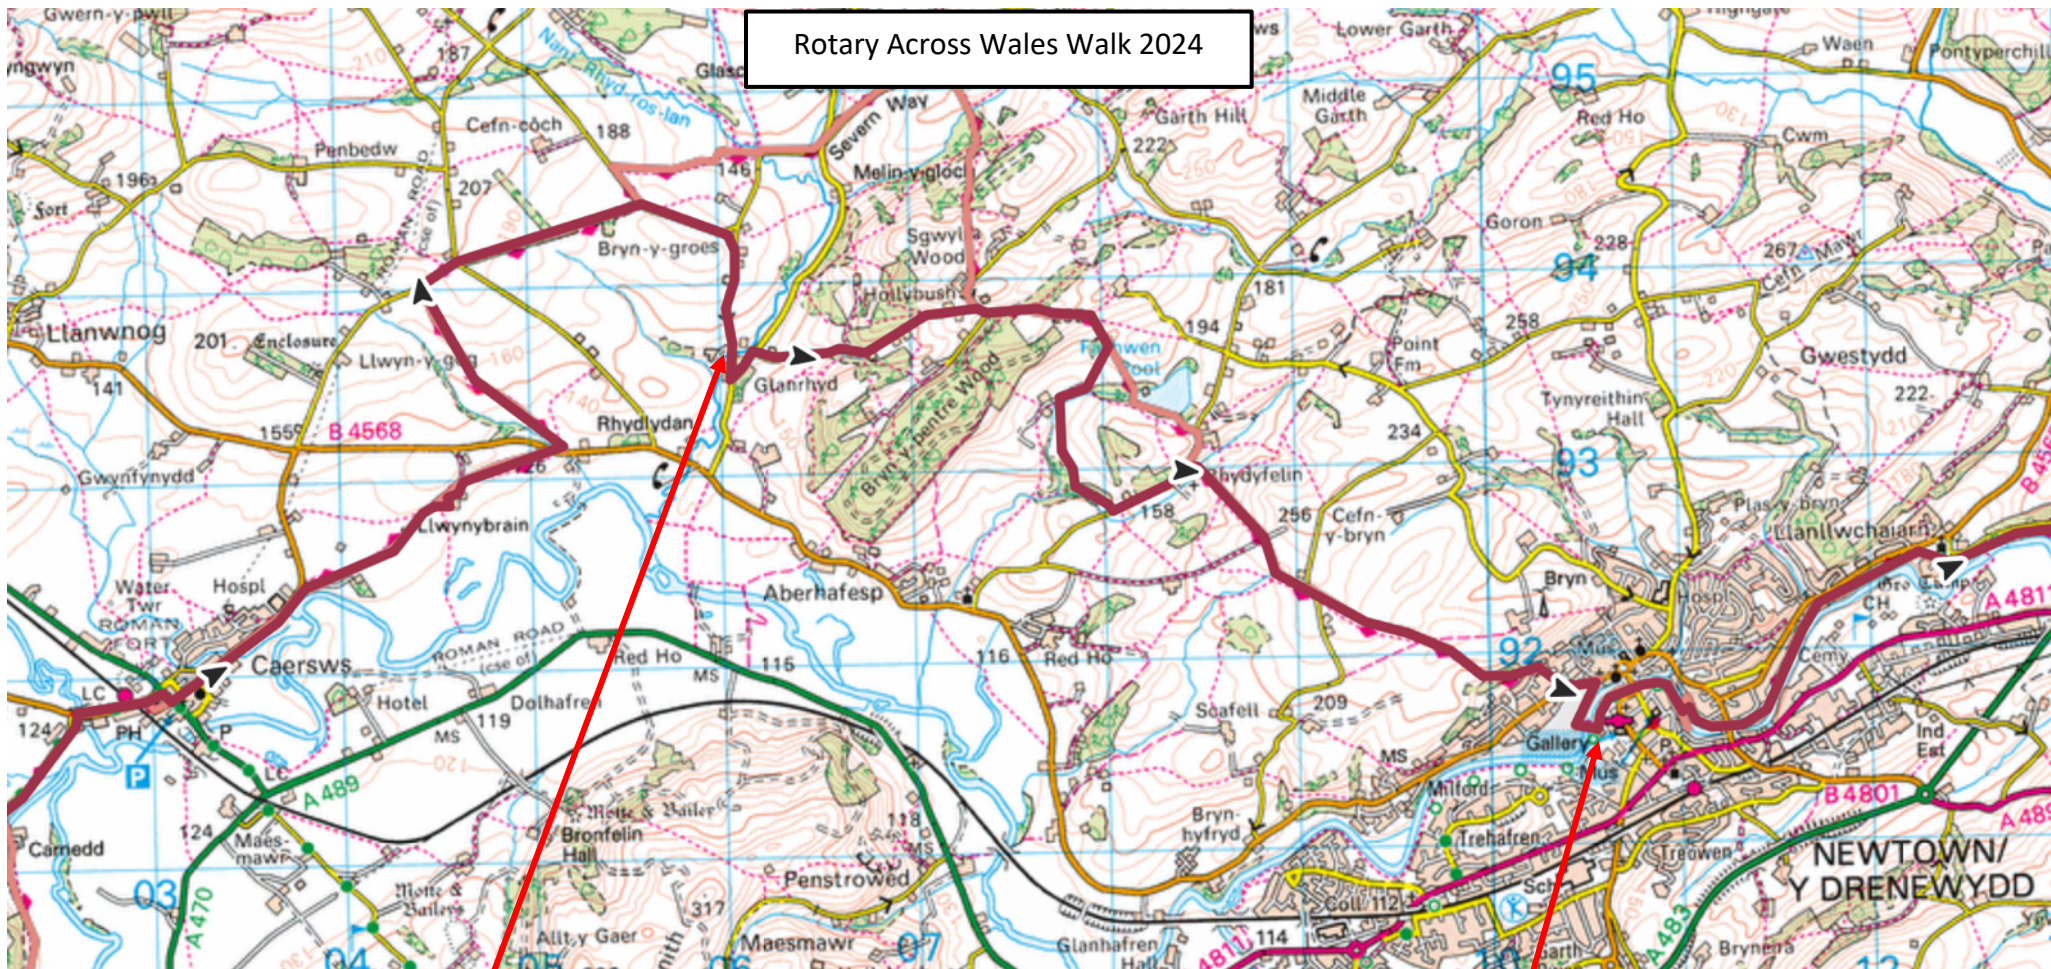

Rotary Across Wales Walk 2024

Registration point full route – Y Plas, Machynlleth

Notes: Event route
Permissive only on the day of event between these points

Rotary Across Wales Walk 2024

Check point 1 / registration point – Staylittlle Community Hall

Rotary Across Wales Walk 2024

Rotary Across Wales Walk 2024

Check point 2 / registration point – Aberhafesp Community Centre

Check point 3 / registration point – Hafan yr Afon, Newtown

Rotary Across Wales Walk 2024

Rotary Across Wales Walk 2024

Check point 4 / registration point – Primary School, Abermule

Check point/ Finish – Town Centre, Montgomery