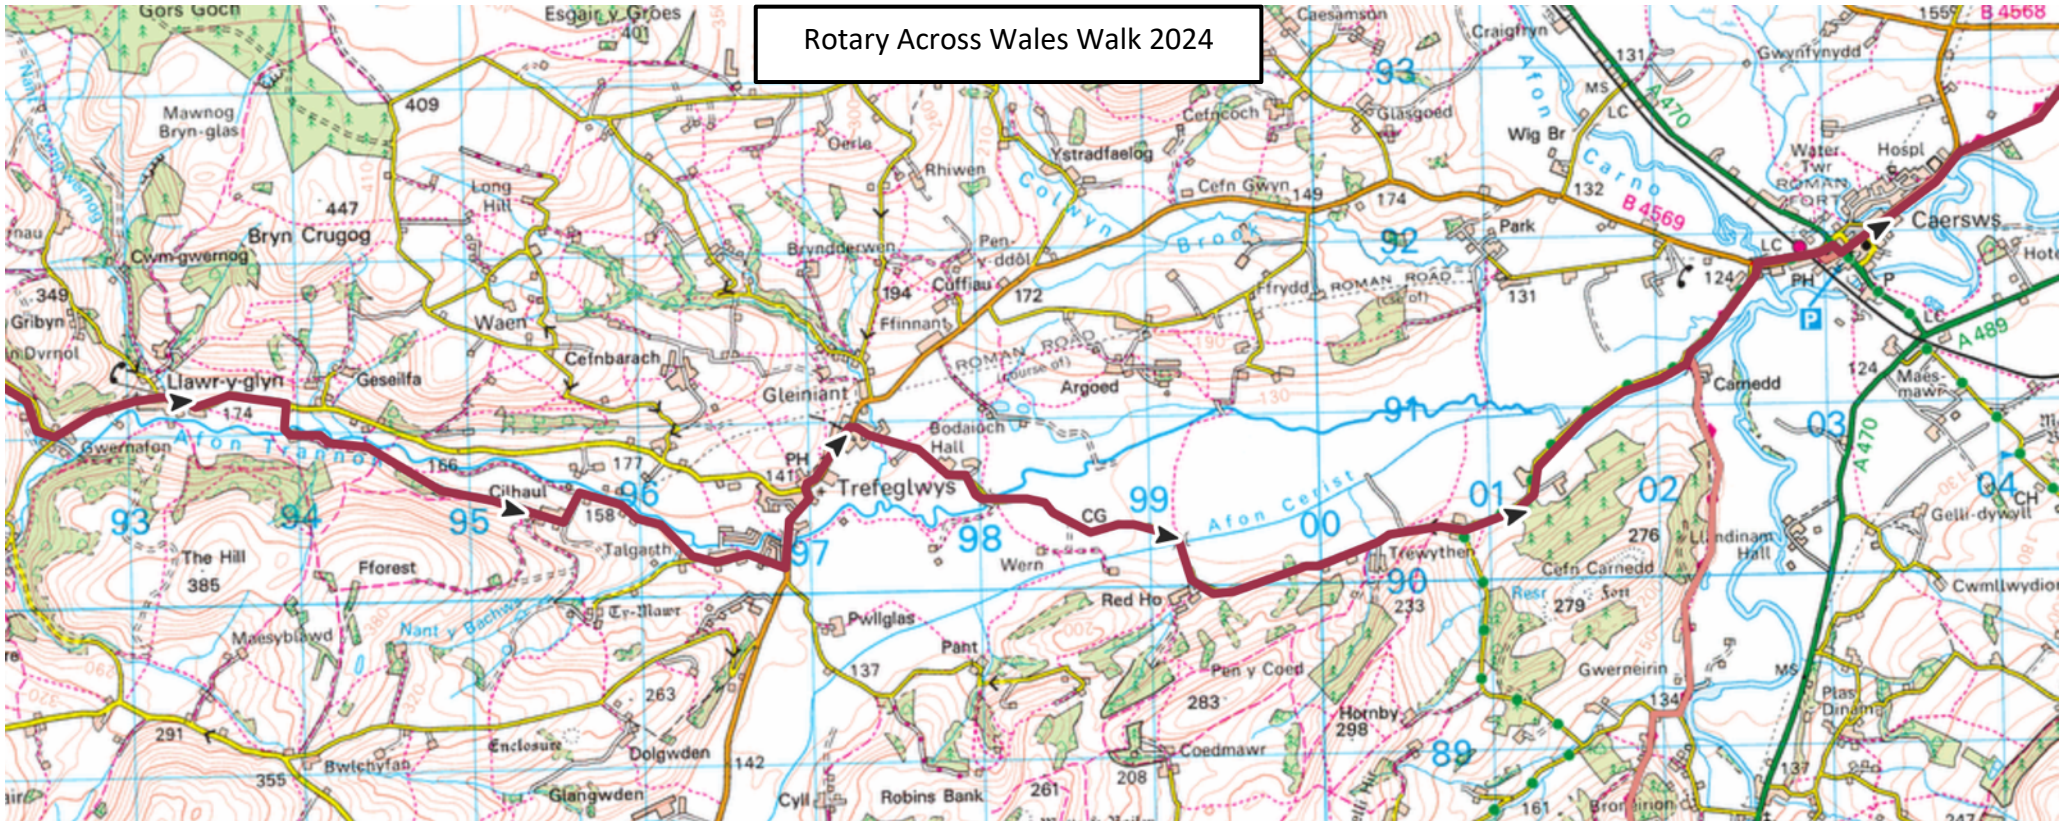

Rotary Across Wales Walk 2024

Registration point full route – Y Plas, Machynlleth

Notes: Event route
Permissive only on the day of event between these points

Rotary Across Wales Walk 2024

Check point 1 / registration point – Staylittlle Community Hall

Rotary Across Wales Walk 2024

Rotary Across Wales Walk 2024

Check point 2 / registration point – Aberhafesp Community Centre

Check point 3 / registration point – Hafan yr Afon, Newtown

Rotary Across Wales Walk 2024

Rotary Across Wales Walk 2024

Check point 4 / registration point – Primary School, Abermule

Check point/ Finish – Town Centre, Montgomery