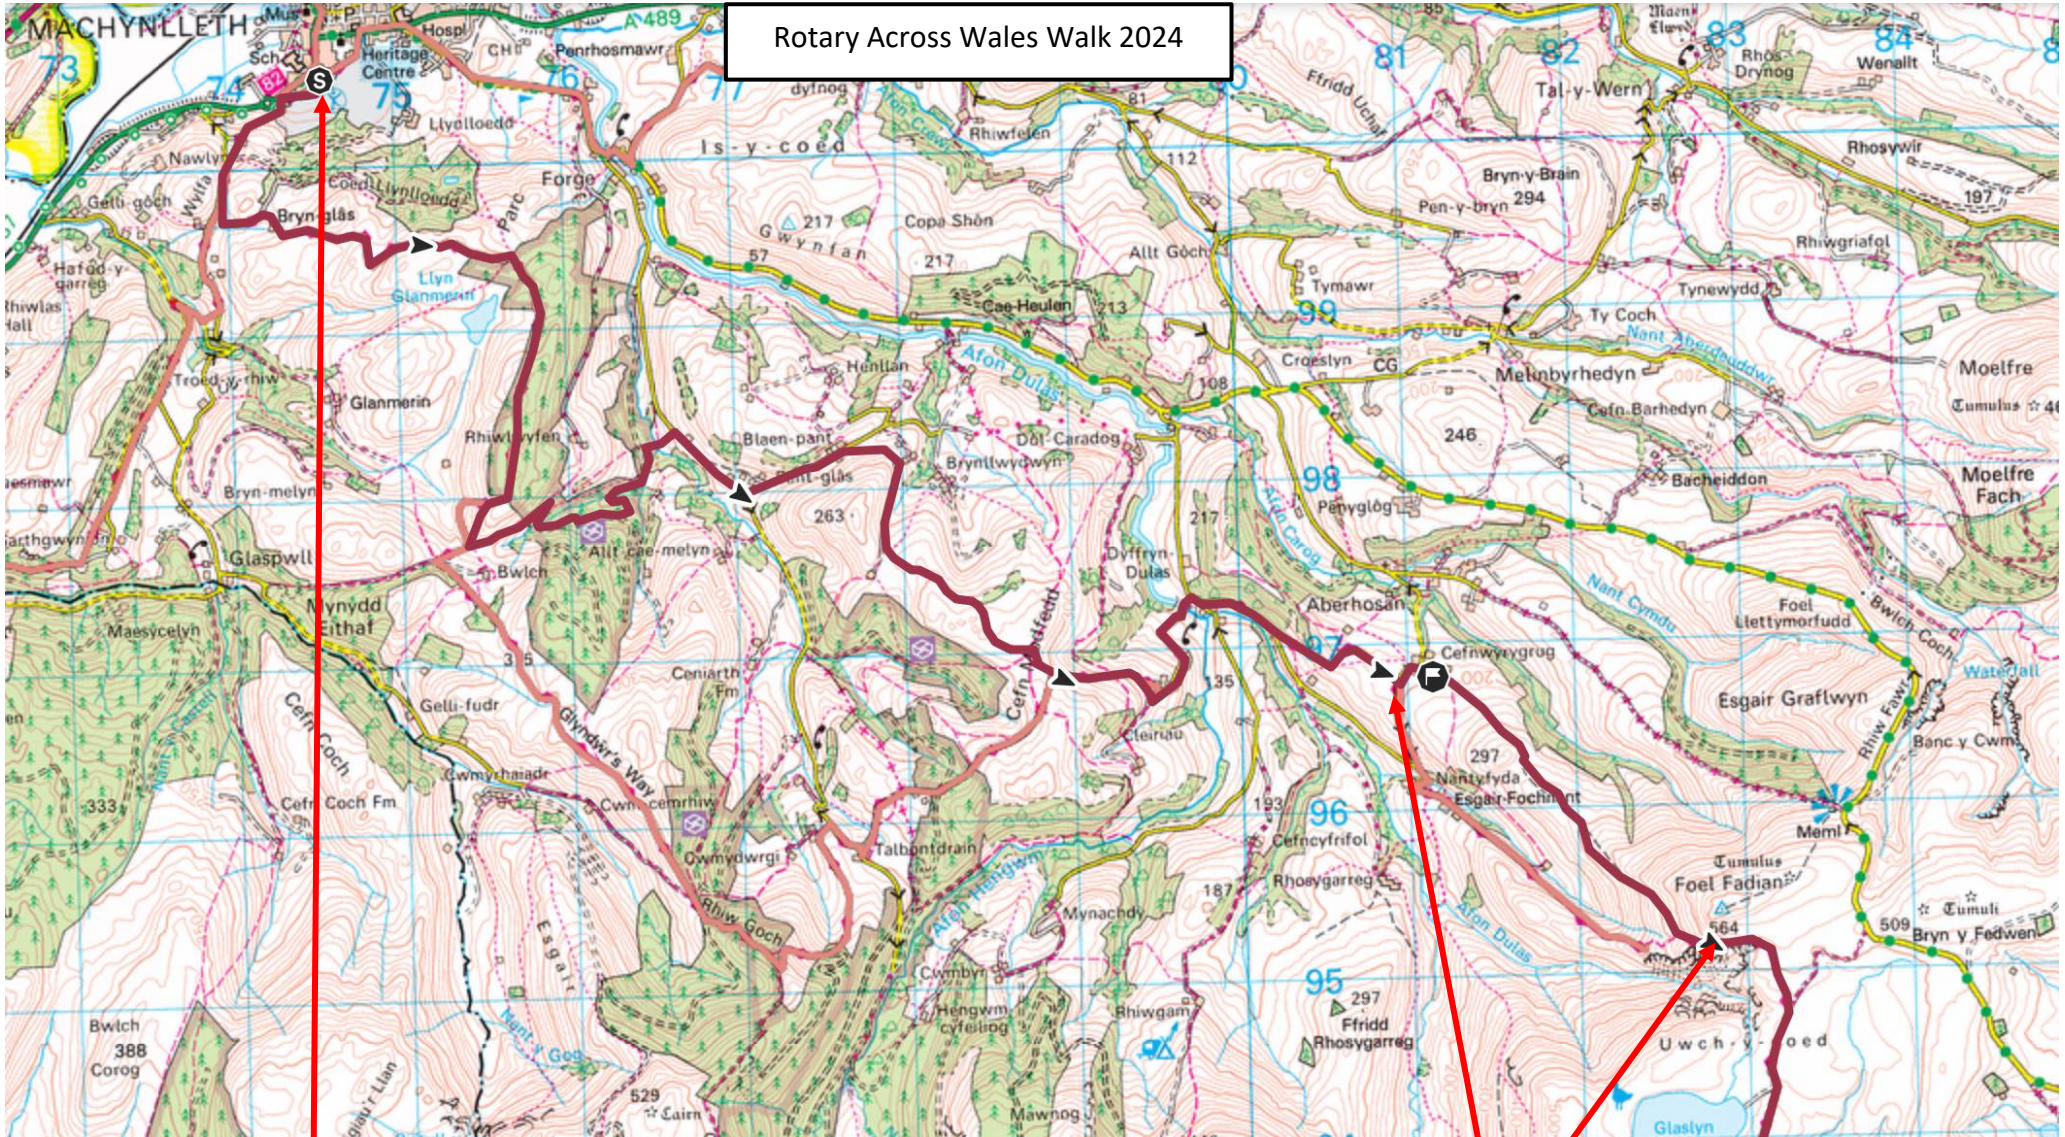

Rotary Across Wales Walk 2024

Registration point full route – Y Plas, Machynlleth

Notes: Event route
Permissive only on the day of event between these points

Rotary Across Wales Walk 2024

Check point 1 / registration point – Staylittlle Community Hall

Rotary Across Wales Walk 2024

Rotary Across Wales Walk 2024

Check point 2 / registration point – Aberhafesp Community Centre

Check point 3 / registration point – Hafan yr Afon, Newtown

Rotary Across Wales Walk 2024

Rotary Across Wales Walk 2024

Check point 4 / registration point – Primary School, Abermule

Check point/ Finish – Town Centre, Montgomery